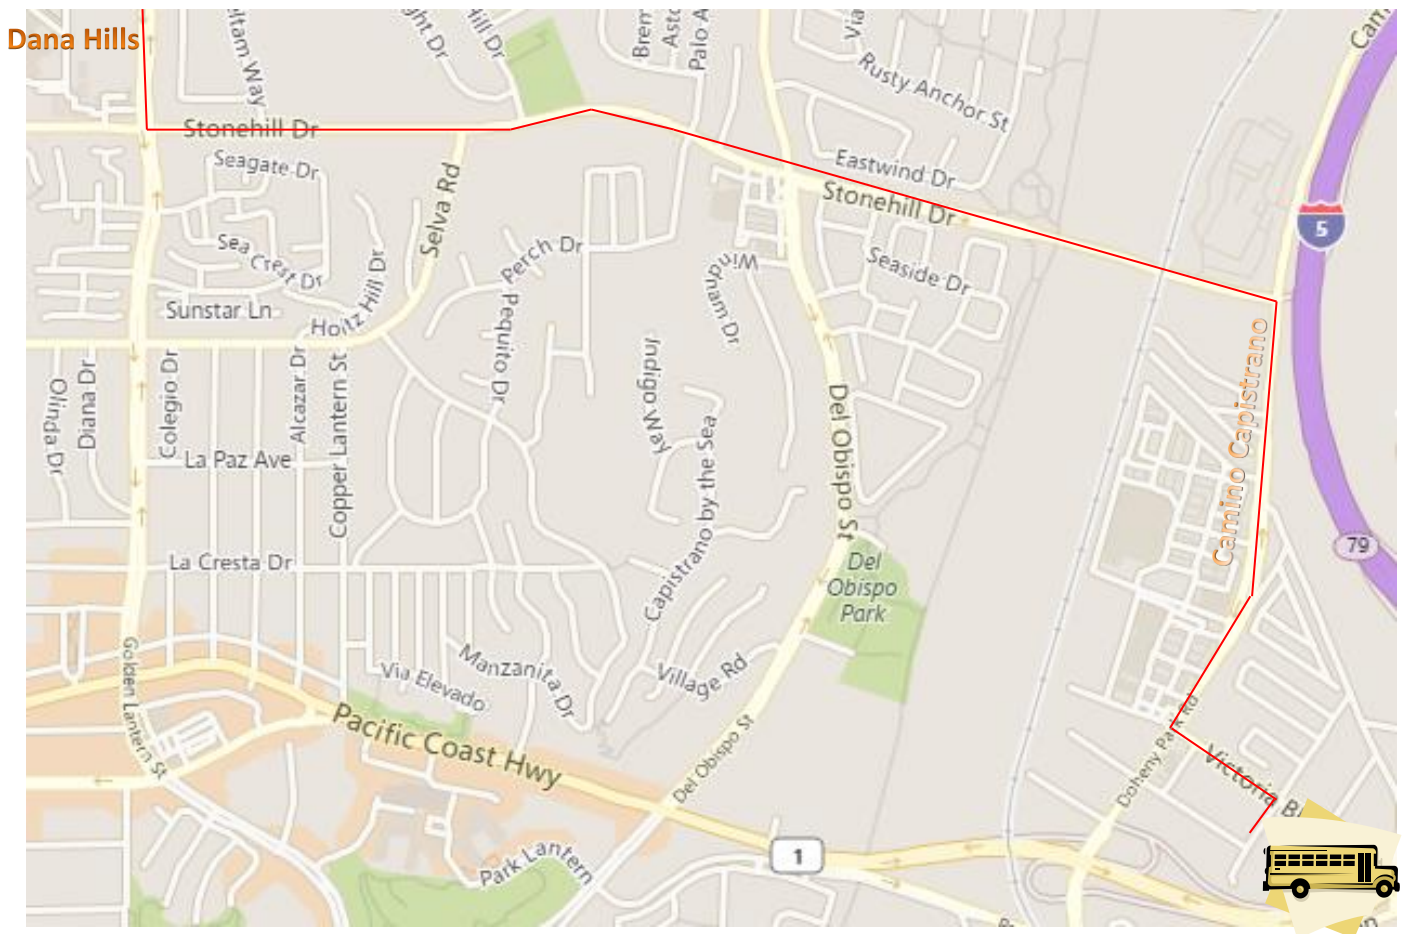

Directions to Bus Yard:

Head south on Golden Lantern and turn left onto Stonehill Dr. Turn right onto Camino Capistrano which eventually becomes Doheny Park Rd. Turn left onto Victoria Blvd., right on Sepulvada and Bus Yard will be on the left.

Directions back to Dana Hills:

Turn right onto Sepulvada, left onto Victoria Blvd, and then right onto Doheny Park Rd. Turn left onto Stonehill Dr, and then right onto Del Obispo St. Turn left on Camino Del Avion and proceed up the hill. Turn left onto Golden Lantern and pick-up where you dropped off. There will be a red zone just before and after Priscilla Drive, you will pick up here.

Bus Pick-Up
➔

Dana Hills
1001
High School

Costco Wholesale

Dana Point
Del Prado Ave
Google