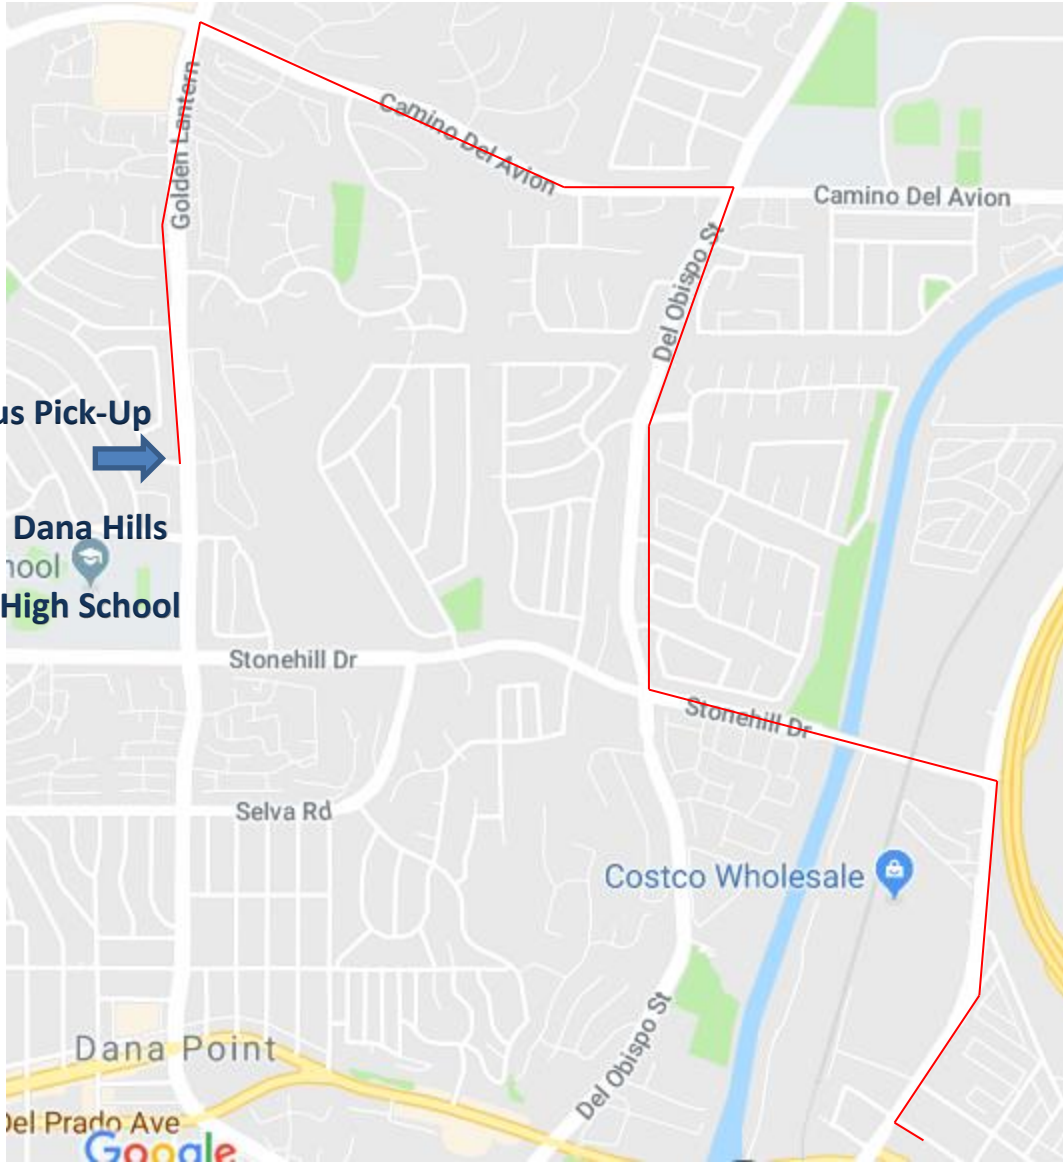

Directions to Bus Yard:

Head south on Golden Lantern and turn left onto Stonehill Dr. Turn right onto Camino Capistrano which eventually becomes Doheny Park Rd. Turn left onto Victoria Blvd., right on Sepulvada and Bus Yard will be on the left.

Directions back to Dana Hills:

Turn right onto Sepulvada, left onto Victoria Blvd, and then right onto Doheny Park Rd. Turn left onto Stonehill Dr, and then right onto Del Obispo St. Turn left on Camino Del Avion and proceed up the hill. Turn left onto Golden Lantern and pick-up where you dropped off. There will be a red zone just before and after Priscilla Drive, you will pick up here.

Bus Pick-Up
➔

Dana Hills
1001
High School

Costco Wholesale

Dana Point
Del Prado Ave
Google